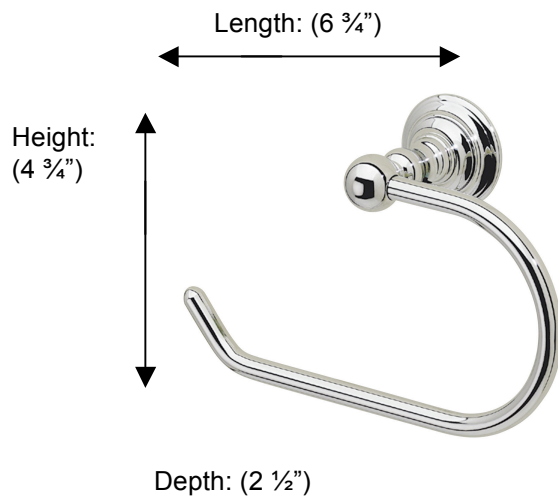

# KINGSTON

## 66324 Toilet Roll Holder without Lid

**Description:**

Toilet roll holder without lid

**Finishes:**

-  CR – Chrome
-  PV – Polished Brass
-  UB – Unlacquered Brass
-  NI – Polished Nickel
-  ES – Satin Nickel
-  GD – Gold

**Material:**

Brass

**Backplate Diameter:** (1 3/4")

**Method of Fixing:**

Direct to wall

**Country of Origin:**

Portugal

All Dimensions are approximate